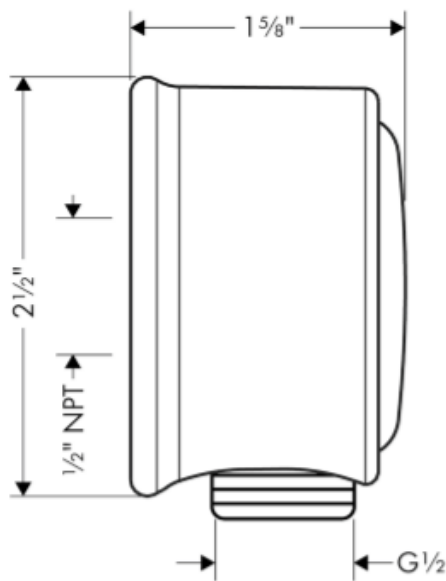

SPECIFICATION SHEET - fittings

BRAND:	hansgrohe	Product Photo:
ORIGIN:	Germany	
SERIES:	Metris C	
PRODUCT DESCRIPTION:	C Wall Outlet	
MODEL No.	16884 001	
FINISH/COLOUR:	Chrome	
DIMENSIONS:		
OPTIONAL MATCHING PARTS:		

Technical Informations: Suitable for continous flow water heater

REMINDER:	Pipe flushing must be done before faucets are installed. Failure to do so voids the warranty.
	Do not use cleaners containing abrasive cleansers, ammonia, bleach, acids, waxes, alcohol, solvents or other products not recommended for chrome.
	All information is for reference only, installation shall always be based on the actual product delivered.